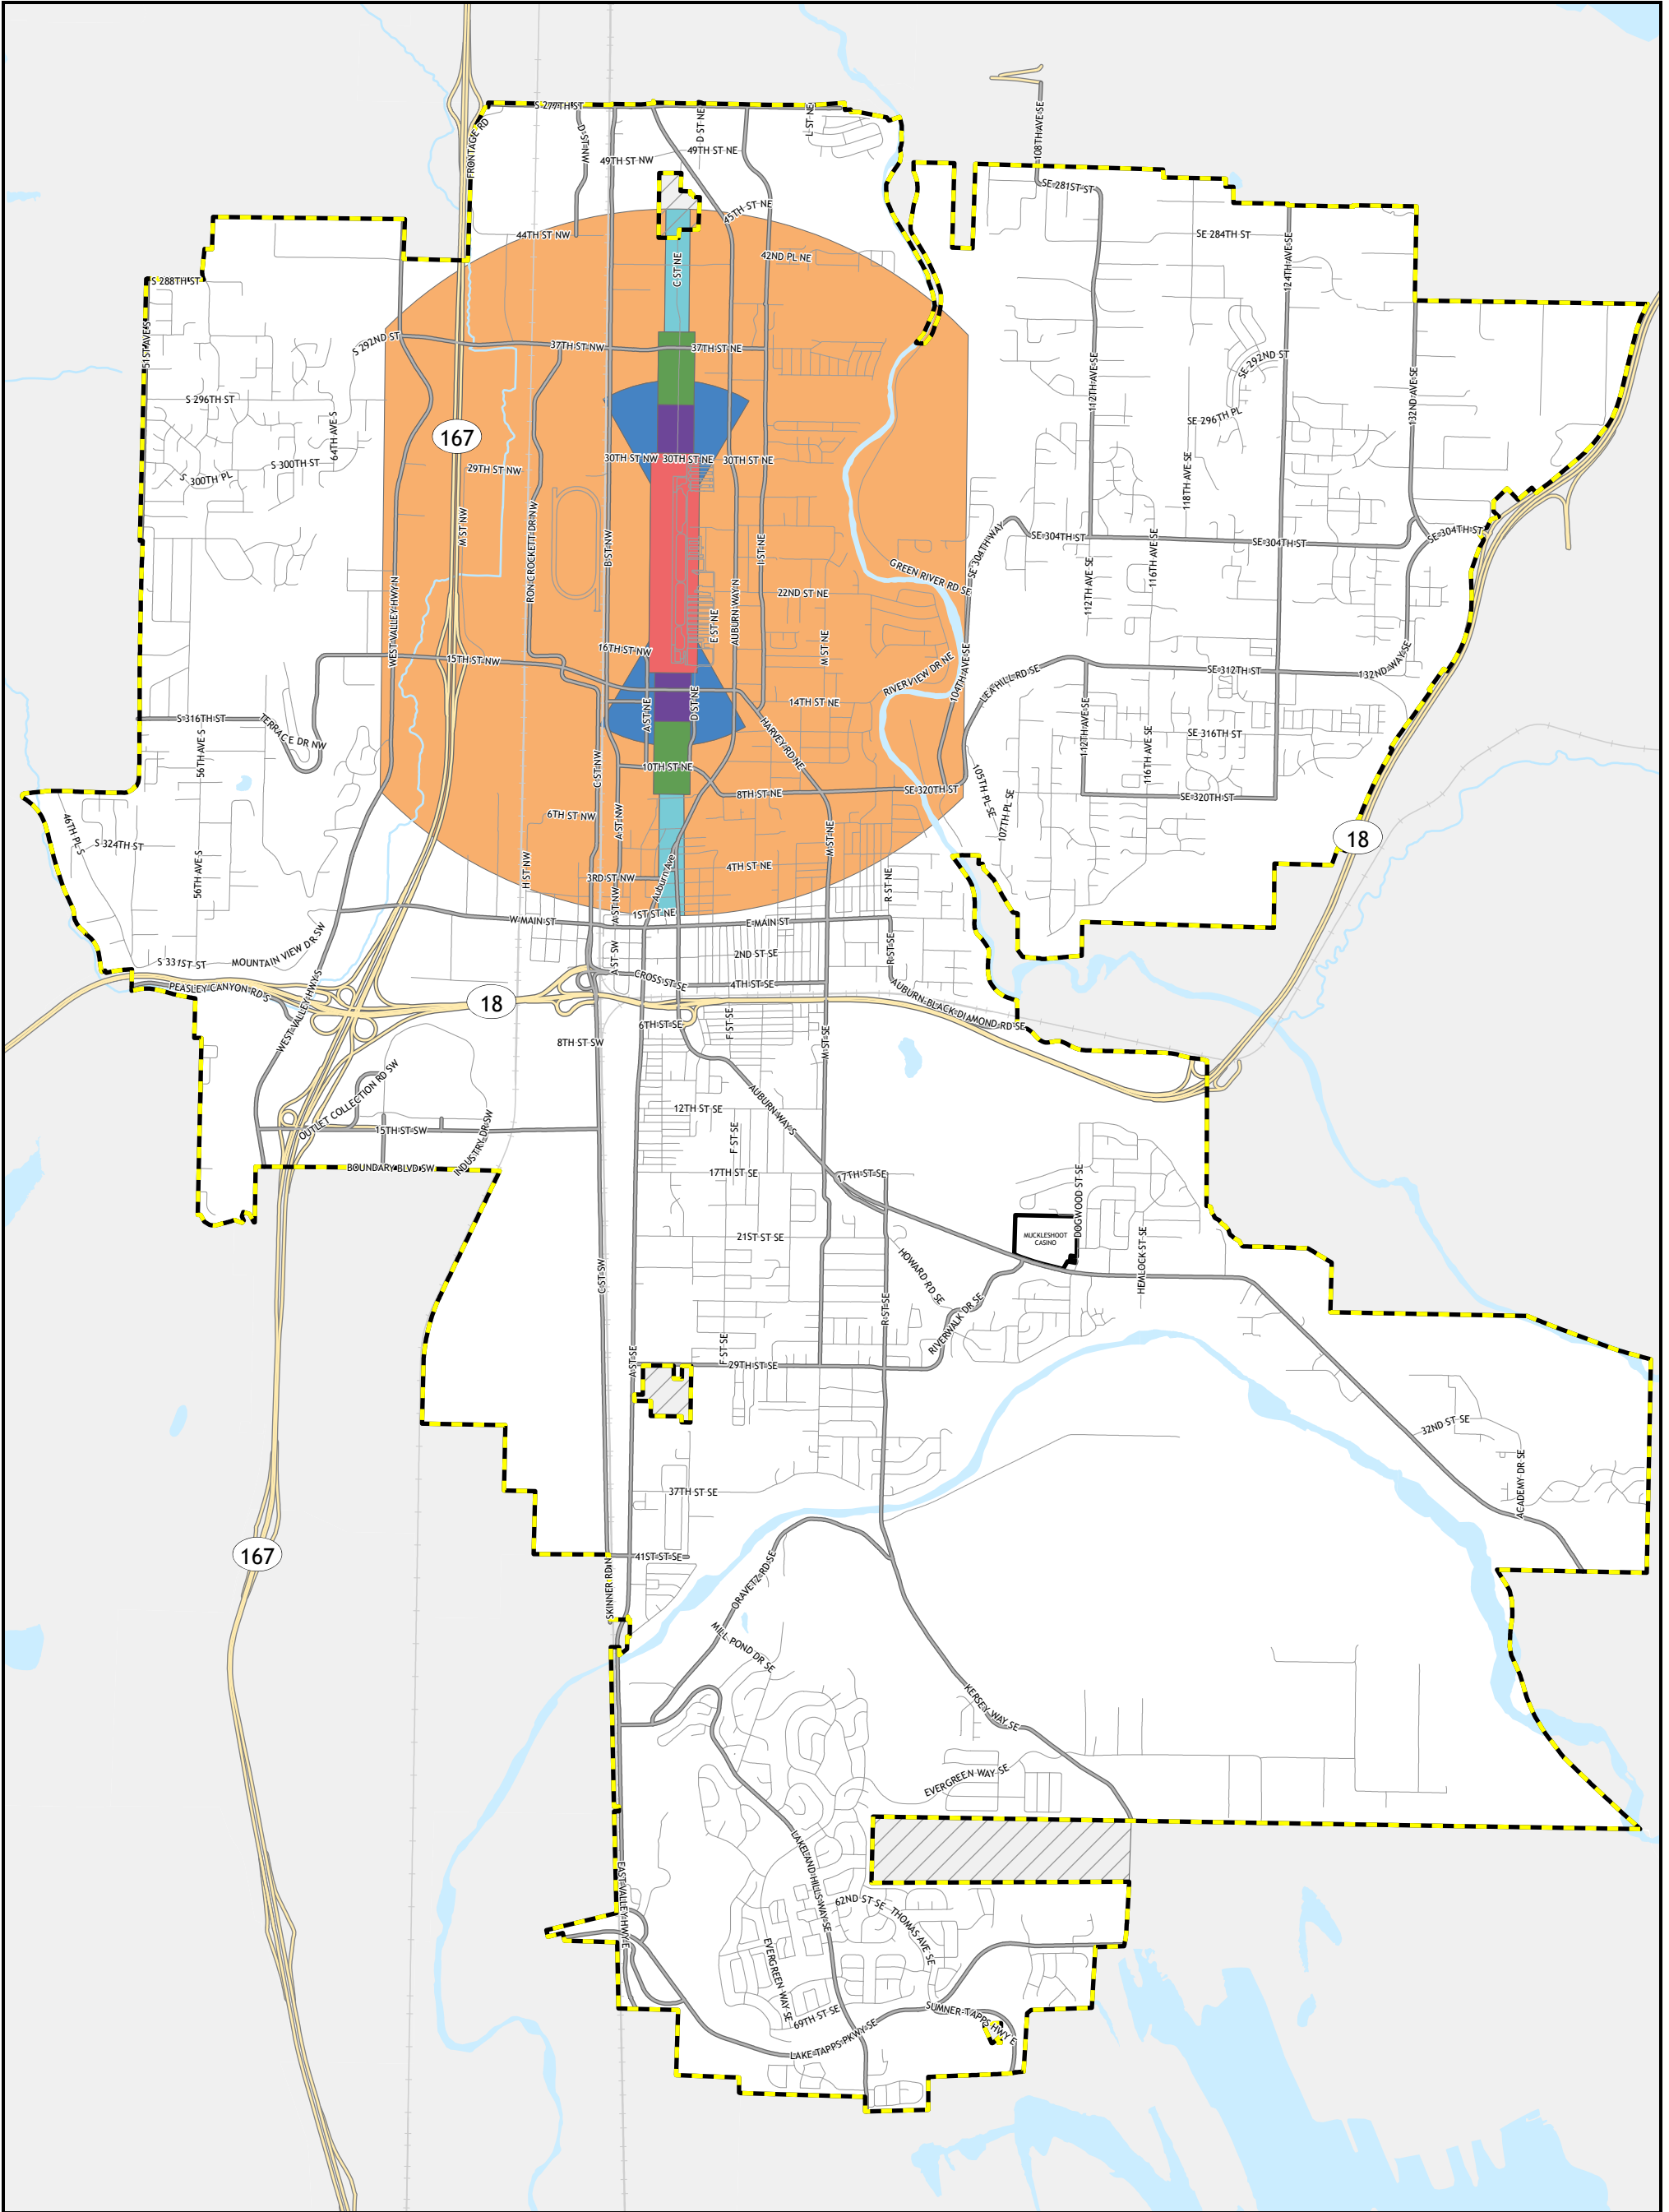

Auburn Airport Overlay

- | | | | |
|---|--|--|--|
|  Airport Operations Zone |  Inner Turning Zone |  Runway Overlay Zone |  Auburn City Limits |
|  Inner Safety Zone |  Outer Safety Zone |  Sideline Safety Zone |  Potential Annexation Areas |

Printed On: 3/13/2024
Map ID: 6196

Information shown is for general reference purposes only and does not necessarily represent exact geographic or cartographic data as mapped. The City of Auburn makes no warranty as to its accuracy.